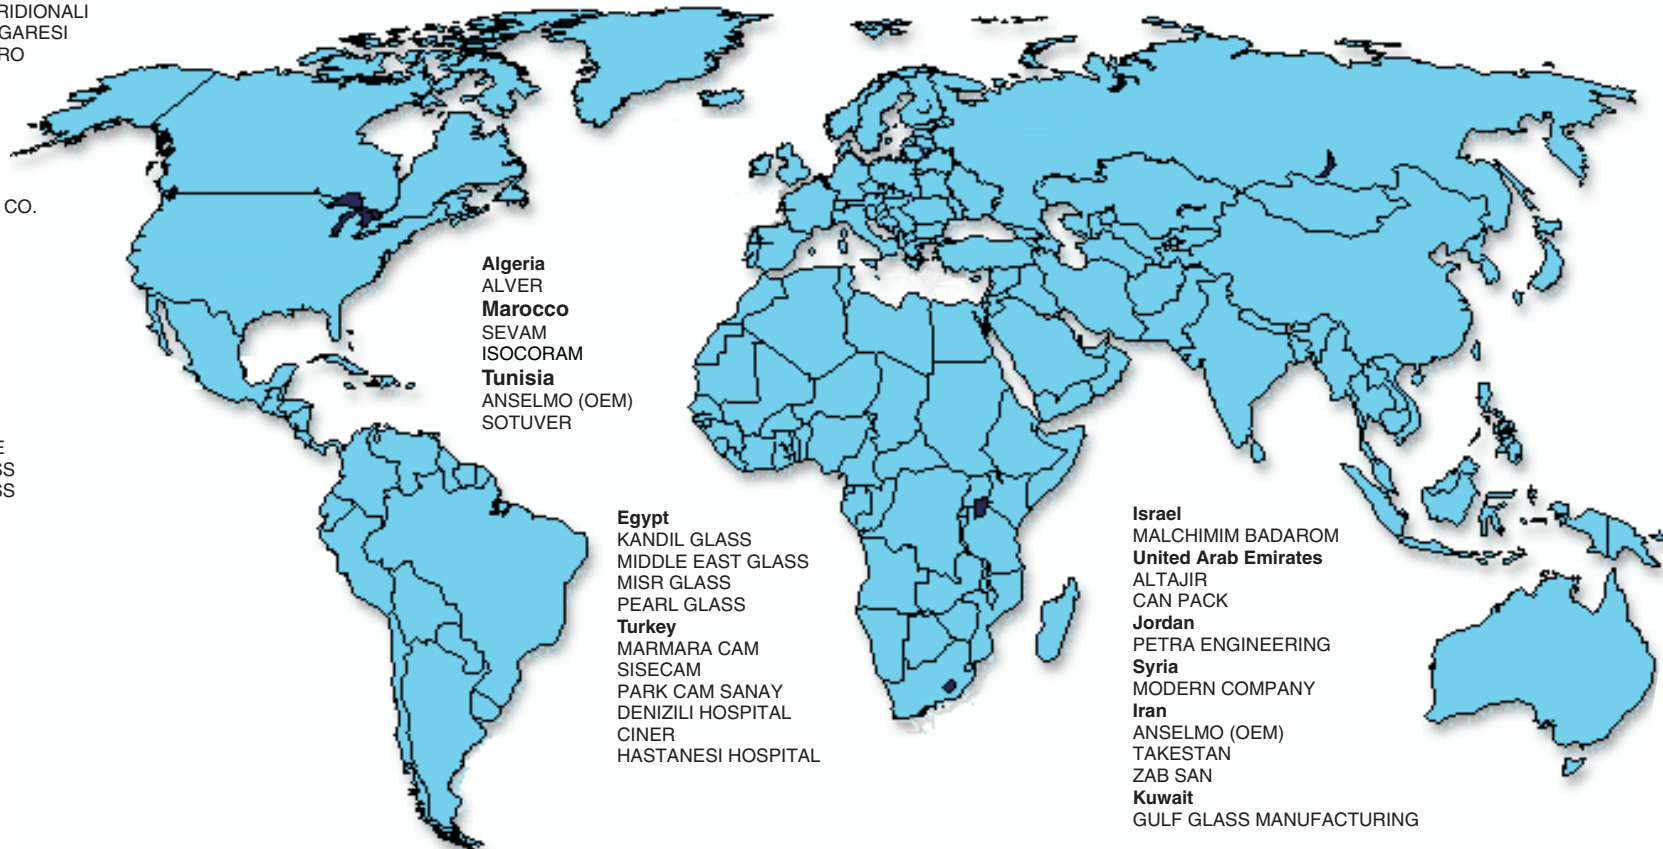

Armenia

GLASS WORLD COMPANY

Azerbaijan

INTERGLASS

India

UNILEVER
REXAM
PIRAMAL
VITRUM
AGI GLASPAC
GOOD YEAR
HINDUSTHAN NATIONAL GLASS

Sri Lanka

PIRAMAL GLASS CEYLON

Vietnam

O-I BJC
VN
ASIA PACKAGING INDUSTRIES

Indonesia

PT CONPAC
PT UNITED CAN

Algeria

ALVER

Marocco

SEVAM
ISOCORAM

Tunisia

ANSELMO (OEM)
SOTUVER

Egypt

KANDIL GLASS
MIDDLE EAST GLASS
MISR GLASS
PEARL GLASS

Turkey

MARMARA CAM
SISECAM
PARK CAM SANAY
DENIZLI HOSPITAL
CINER
HASTANESI HOSPITAL

Israel

MALCHIMIM BADAROM
United Arab Emirates

ALTAJIR
CAN PACK

Jordan

PETRA ENGINEERING

Syria

MODERN COMPANY

Iran

ANSELMO (OEM)
TAKESTAN
ZAB SAN

Kuwait